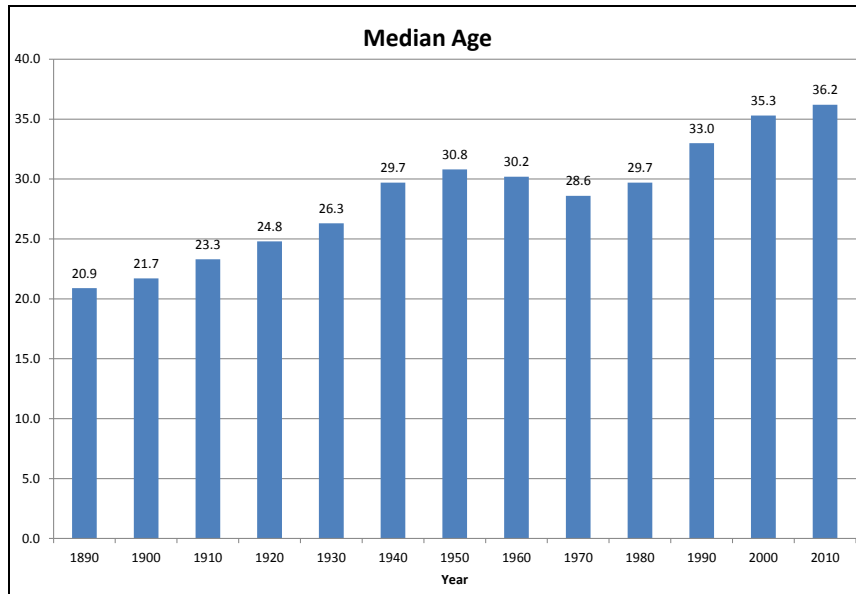

Nebraska by the Numbers

Population of Nebraska: 1860-2016

Year	Total	% increase from previous census year	People per square mile
1860	28,841	---	---
1870	122,993	326.5	1.6
1880	452,402	267.8	5.8
1890	1,062,656	134.9	13.7
1900	1,066,300	0.3	13.8
1910	1,192,214	11.8	15.4
1920	1,296,372	8.7	16.8
1930	1,377,963	6.3	17.8
1940	1,315,834	-4.5	17.0
1950	1,325,510	0.7	17.1
1960	1,411,921	6.5	18.3
1970	1,485,333	5.1	19.2
1980	1,569,825	5.8	20.3
1990	1,578,417	0.5	20.4
2000	1,711,263	8.4	22.1
2010	1,826,341	6.7	23.6
2013	1,868,516	---	24.2
2016	1,907,116	---	24.7