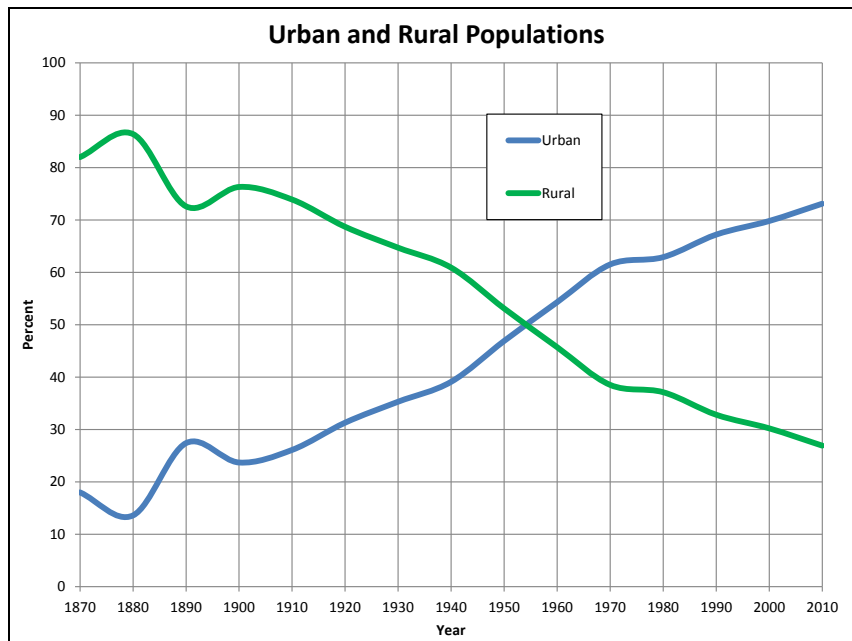

Nebraska by the Numbers

Population of Nebraska: 1860-2016

Year	Total	% increase from previous census year	People per square mile
1860	28,841	---	---
1870	122,993	326.5	1.6
1880	452,402	267.8	5.8
1890	1,062,656	134.9	13.7
1900	1,066,300	0.3	13.8
1910	1,192,214	11.8	15.4
1920	1,296,372	8.7	16.8
1930	1,377,963	6.3	17.8
1940	1,315,834	-4.5	17.0
1950	1,325,510	0.7	17.1
1960	1,411,921	6.5	18.3
1970	1,485,333	5.1	19.2
1980	1,569,825	5.8	20.3
1990	1,578,417	0.5	20.4
2000	1,711,263	8.4	22.1
2010	1,826,341	6.7	23.6
2013	1,868,516	---	24.2
2016	1,907,116	---	24.7

Source: U.S. Census Bureau